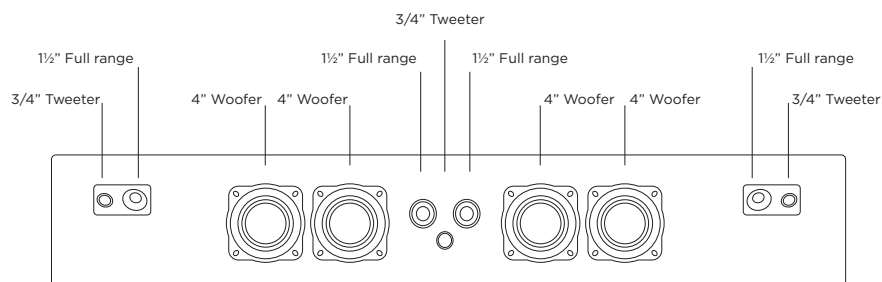

11 Speaker drivers

Integration with control systems
- HTTP REST API for integration with control systems over IP

Features
3-channel stereo sound system Dolby Atmos
Dolby TrueHD
AirPlay 2
ChromeCast built-in
Bluetooth 4.2
Audio playback via analogue Line-in

Local buttons
Volume up/down - step forward/previous
Bluetooth pairing

CONNECTIVITY

Wired Connectivity
HDMI (HDMI 2.0 HDCP 2.2) with EARC and ARC support.
HDMI in (HDMI 2.0 HDCP 2.2 with support of 4K HDR 50/60hz)
1 x Line-in 3,5mm stereo mini jack
2 x Ethernet 10/100Mb:
- For ethernet connection

Wireless connections
Wireless (WLAN 802.11 b/g/a/n/ac - 2.4/5 GHz)
Bluetooth 4.2