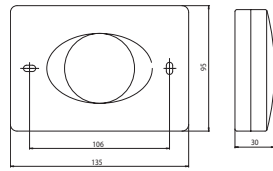

Hygiene bag box

chrome

8253 001 01