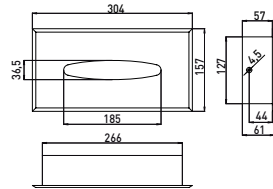

Tissuebox

Built-in model

stainless steel

8257 001 00