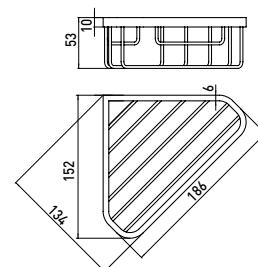

Corner soap dish
with direct fastening

chrome 8245 001 03