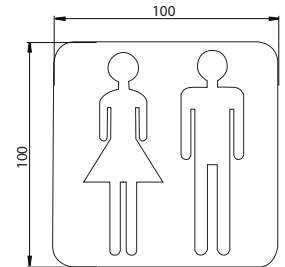

Door plate | Ladies and gents

stick-on version

chrome

8276 000 00