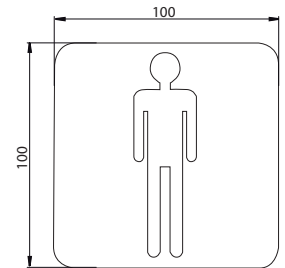

Door plate | Gents

stick-on version

chrome

8276 000 01