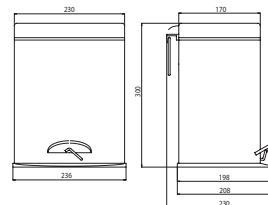

Accessories for project bathrooms

Refuse bin
standing type with cover, oval, 5 l
chrome 8253 000 01