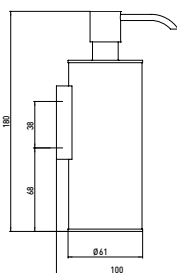

Liquid soap dispenser
metal, anti-theft protection, 250 ml

chrome 8221 001 03