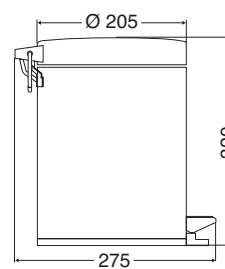

Refuse bin
standing type with cover, round, 5 l
chrome 8253 000 00