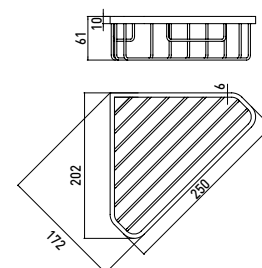

Corner sponge dish
with direct fastening

chrome 8245 001 05