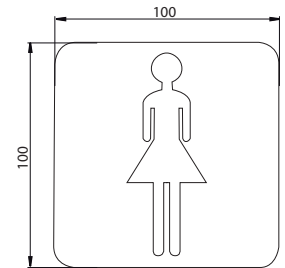

Door plate | Ladies

stick-on version

chrome

8276 000 02