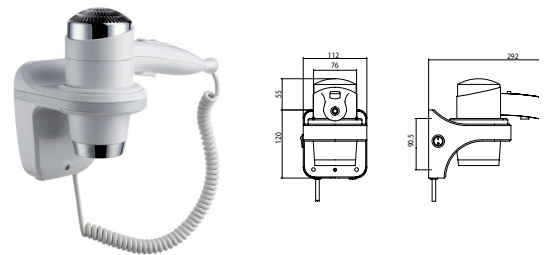

Hairdryer
with Cool-function, 1.600 W, mains connection
chrome 8259 139 01