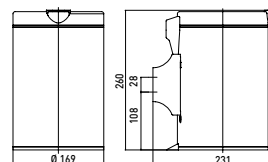

Refuse bin
wall mounted, with cover, round, 3 l
chrome 8253 001 00