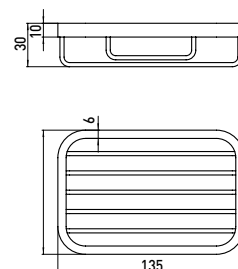

Soap dish
with direct fastening

chrome 8245 001 02