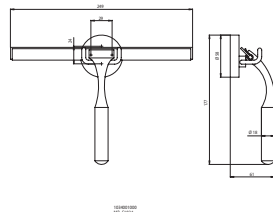

Pull-out clothesline

2.500 mm, extendible

chrome

8254 001 00

Door plate | Ladies

stick-on version

chrome

8276 000 02