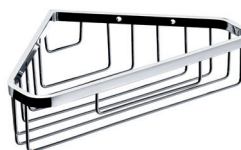

chrome 8221 001 03

Sponge dish
with direct fastening

chrome 8245 001 04

Liquid soap dispenser
Built-in model, 500 ml

chrome 8221 001 04

Corner sponge dish
with direct fastening

chrome 8245 001 05

Door mounted basket rack
with 2 sponge dishes, 2 hooks and shower wiper
chrome 8266 001 00