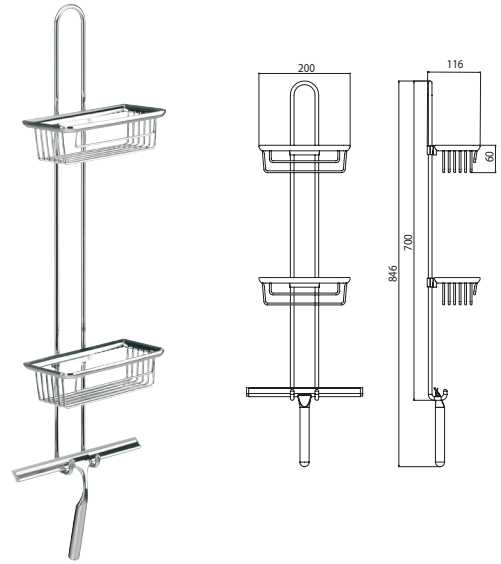

chrome 8200 000 00

Soap dish
with direct fastening

chrome 8245 001 02

Liquid soap dispenser
metal, anti-theft protection, 235 ml

chrome 8221 001 00

Corner soap dish
with direct fastening

chrome 8245 001 03

Liquid soap dispenser
metal, anti-theft protection, 250 ml

chrome 8221 001 03

Sponge dish
with direct fastening

chrome 8245 001 04

Liquid soap dispenser
Built-in model, 500 ml

chrome 8221 001 04

Corner sponge dish
with direct fastening

chrome 8245 001 05

Door mounted basket rack
with 2 sponge dishes, 2 hooks and shower wiper
chrome 8266 001 00

Wall mounted basket rack
with 2 sponge dishes and shower wiper
chrome 8266 001 01

Hook
50 mm
chrome 8275 001 01

Hairdryer
with Cool-function, 1.600 W, mains connection
chrome 8259 139 01

Haken
with door stopper, black
chrome 8277 212 00