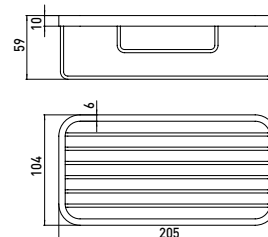

Sponge dish
with direct fastening

chrome 8245 001 04