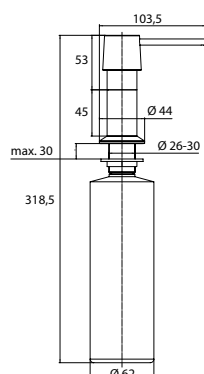

chrome 8221 001 04