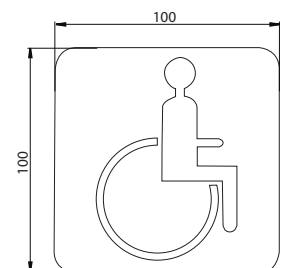

Door plate | Handicapped

stick-on version

chrome

8276 000 03