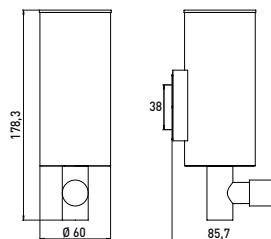

Liquid soap dispenser
metal, anti-theft protection, 235 ml

chrome 8221 001 00