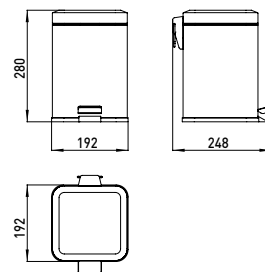

Refuse bin
standing type with cover, square, 5 l
chrome 8253 000 02