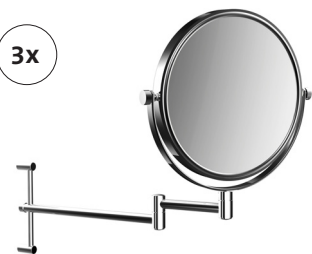

Wall mirror, round, Ø 200 mm,
1-arm

3-times, chrome 8309 151 00

3x

Wall mirror, round, Ø 200 mm,
2-arms

3-times, chrome 8309 251 00

3x

Wall mirror, round, Ø 202 mm,
height adjustable

3-times, chrome 8309 811 00

3x

Wall mirror, round, Ø 200 mm,
1-arm, height adjustable

3-times, chrome 8309 851 00

3x

Wall mirror, round, Ø 200 mm,
2-arms, height adjustable

3-times, chrome 8309 851 01

Standing mirrors

3x