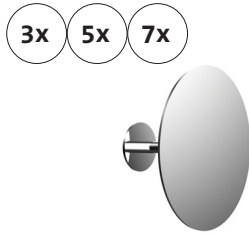

5x

Hand mirror, round, Ø 152 mm,
Height: 305 mm
5-times, chrome 8388 061 01

3x

Hand mirror, round, Ø 127 mm,
Height: 279 mm
3-times, chrome 8387 051 00

Stick on mirrors

Stick on mirror, square, 132 x 212 mm, rimless
3-times, chrome 8379 011 00