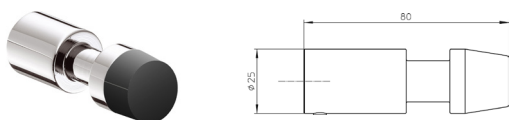

Haken
with door stopper, black
chrome 8277 212 00