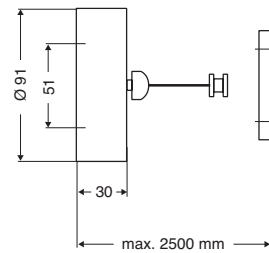

Tissuebox

Built-in model

stainless steel

8257 001 00

Door plate | Gents

stick-on version

chrome

8276 000 01