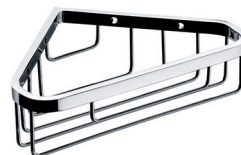

chrome 8200 000 00

Soap dish
with direct fastening

chrome 8245 001 02

Liquid soap dispenser
metal, anti-theft protection, 235 ml

chrome 8221 001 00

Corner soap dish
with direct fastening

chrome 8245 001 03

Liquid soap dispenser
metal, anti-theft protection, 250 ml