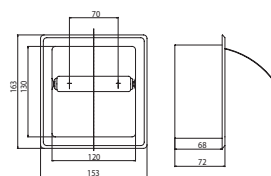

5x

Hand mirror, round, Ø 152 mm,
Height: 305 mm
5-times, chrome 8388 061 01

3x

Hand mirror, round, Ø 127 mm,
Height: 279 mm
3-times, chrome 8387 051 00

Stick on mirrors

Stick on mirror, square, 132 x 212 mm, rimless
3-times, chrome 8379 011 00

Stick on mirror, round, Ø 203 mm
3-times, chrome 8369 011 01

Stick on mirror, round, Ø 152 mm
5-times, chrome 8368 021 00

Accessories for project bathrooms. By Frasco.

Accessories for project bathrooms

Paper holder with cover
Built-in model