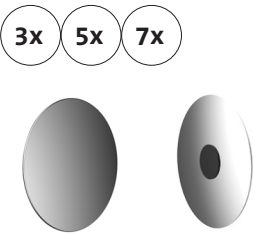

Stick on mirrors

Stick on mirror, round, Ø 152 mm, rimless
3-times, chrome 8369 011 00
5-times, chrome 8369 021 00
7-times, chrome 8369 031 00