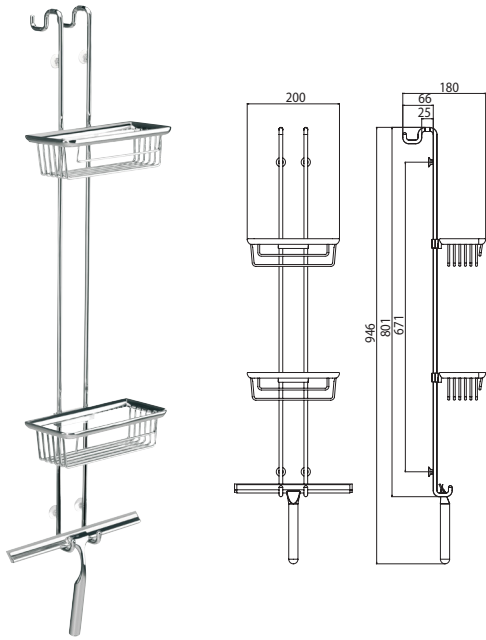

chrome 8200 000 00

Soap dish
with direct fastening

chrome 8245 001 02

Liquid soap dispenser
metal, anti-theft protection, 235 ml

chrome 8221 001 00

Corner soap dish
with direct fastening

chrome 8245 001 03

Liquid soap dispenser
metal, anti-theft protection, 250 ml

chrome 8221 001 03

Sponge dish
with direct fastening

chrome 8245 001 04

Liquid soap dispenser
Built-in model, 500 ml

chrome 8221 001 04

Corner sponge dish
with direct fastening

chrome 8245 001 05

Door mounted basket rack
with 2 sponge dishes, 2 hooks and shower wiper
chrome 8266 001 00

Wall mounted basket rack
with 2 sponge dishes and shower wiper
chrome 8266 001 01

Hook
50 mm
chrome 8275 001 01

Hairdryer
with Cool-function, 1.600 W, mains connection
chrome 8259 139 01

Haken
with door stopper, black
chrome 8277 212 00